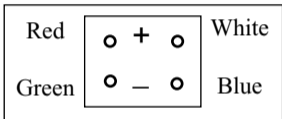

# Bias/Super Bias

- 1) Play at 1.75 grams tracking weight.
- 2) Tighten fixing screws securely to clamp cartridge as tightly as possible to the headshell.
- 3) Follow the turntable or arm manufacturer's instructions for fitting the cartridge.

## Rear Cartridge View